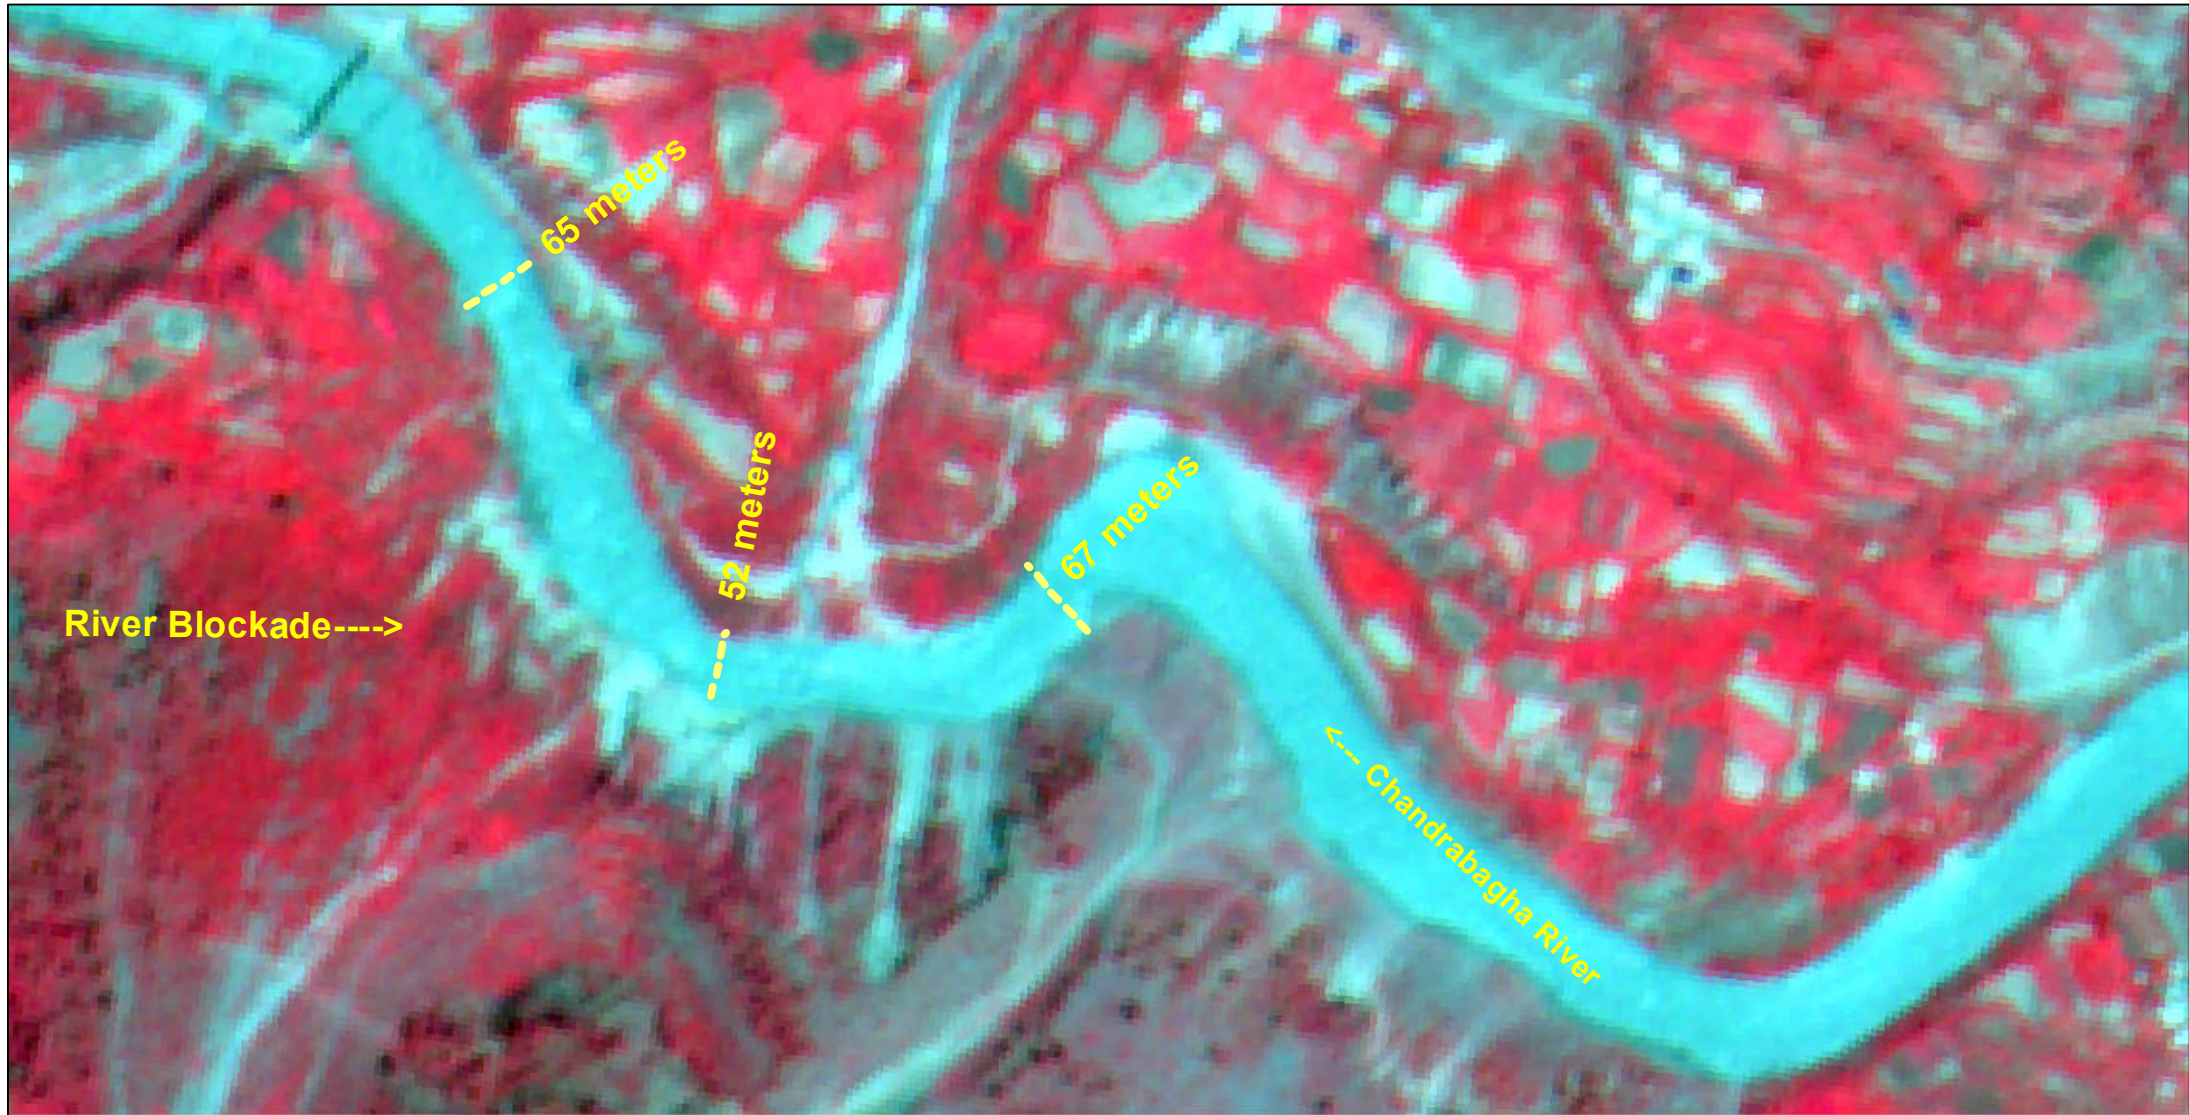

Landslide Location in Lahaul Spiti, Near Jasrath Village, Himachal Pradesh (Pre-event)

Resourcesat-2 LISS-IV FMX Image of 12 Jun, 2021

Date of Issue : 15.08.2021

DISASTER EVENT ID: 01-FLD-2021-HP

MAP ID: 2021/04

Location Map

Himachal Pradesh

RRES
National Remote Sensing Centre, ISRO
Dept. of Space, Govt. of India
Hyderabad- 500 037
E-Mail: flood@nrsc.gov.in
www.nrsc.gov.in

The satellite image is enhanced for better visualisation.