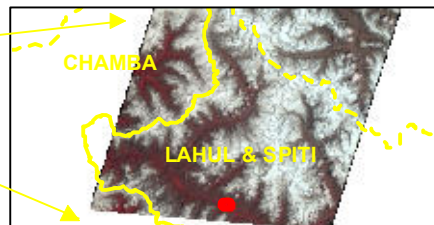

Landslide Location in Lahaul Spiti, Near Jasrath Village, Himachal Pradesh (Pre-event)

Resourcesat-2 LISS-IV FMX Image of 12 Jun, 2021

Date of Issue : 15.08.2021

DISASTER EVENT ID: 01-FLD-2021-HP

MAP ID: 2021/04

RRES
National Remote Sensing Centre, ISRO
Dept. of Space, Govt. of India
Hyderabad- 500 037
E-Mail: flood@nrsc.gov.in
www.nrsc.gov.in

The satellite image is enhanced for better visualisation.