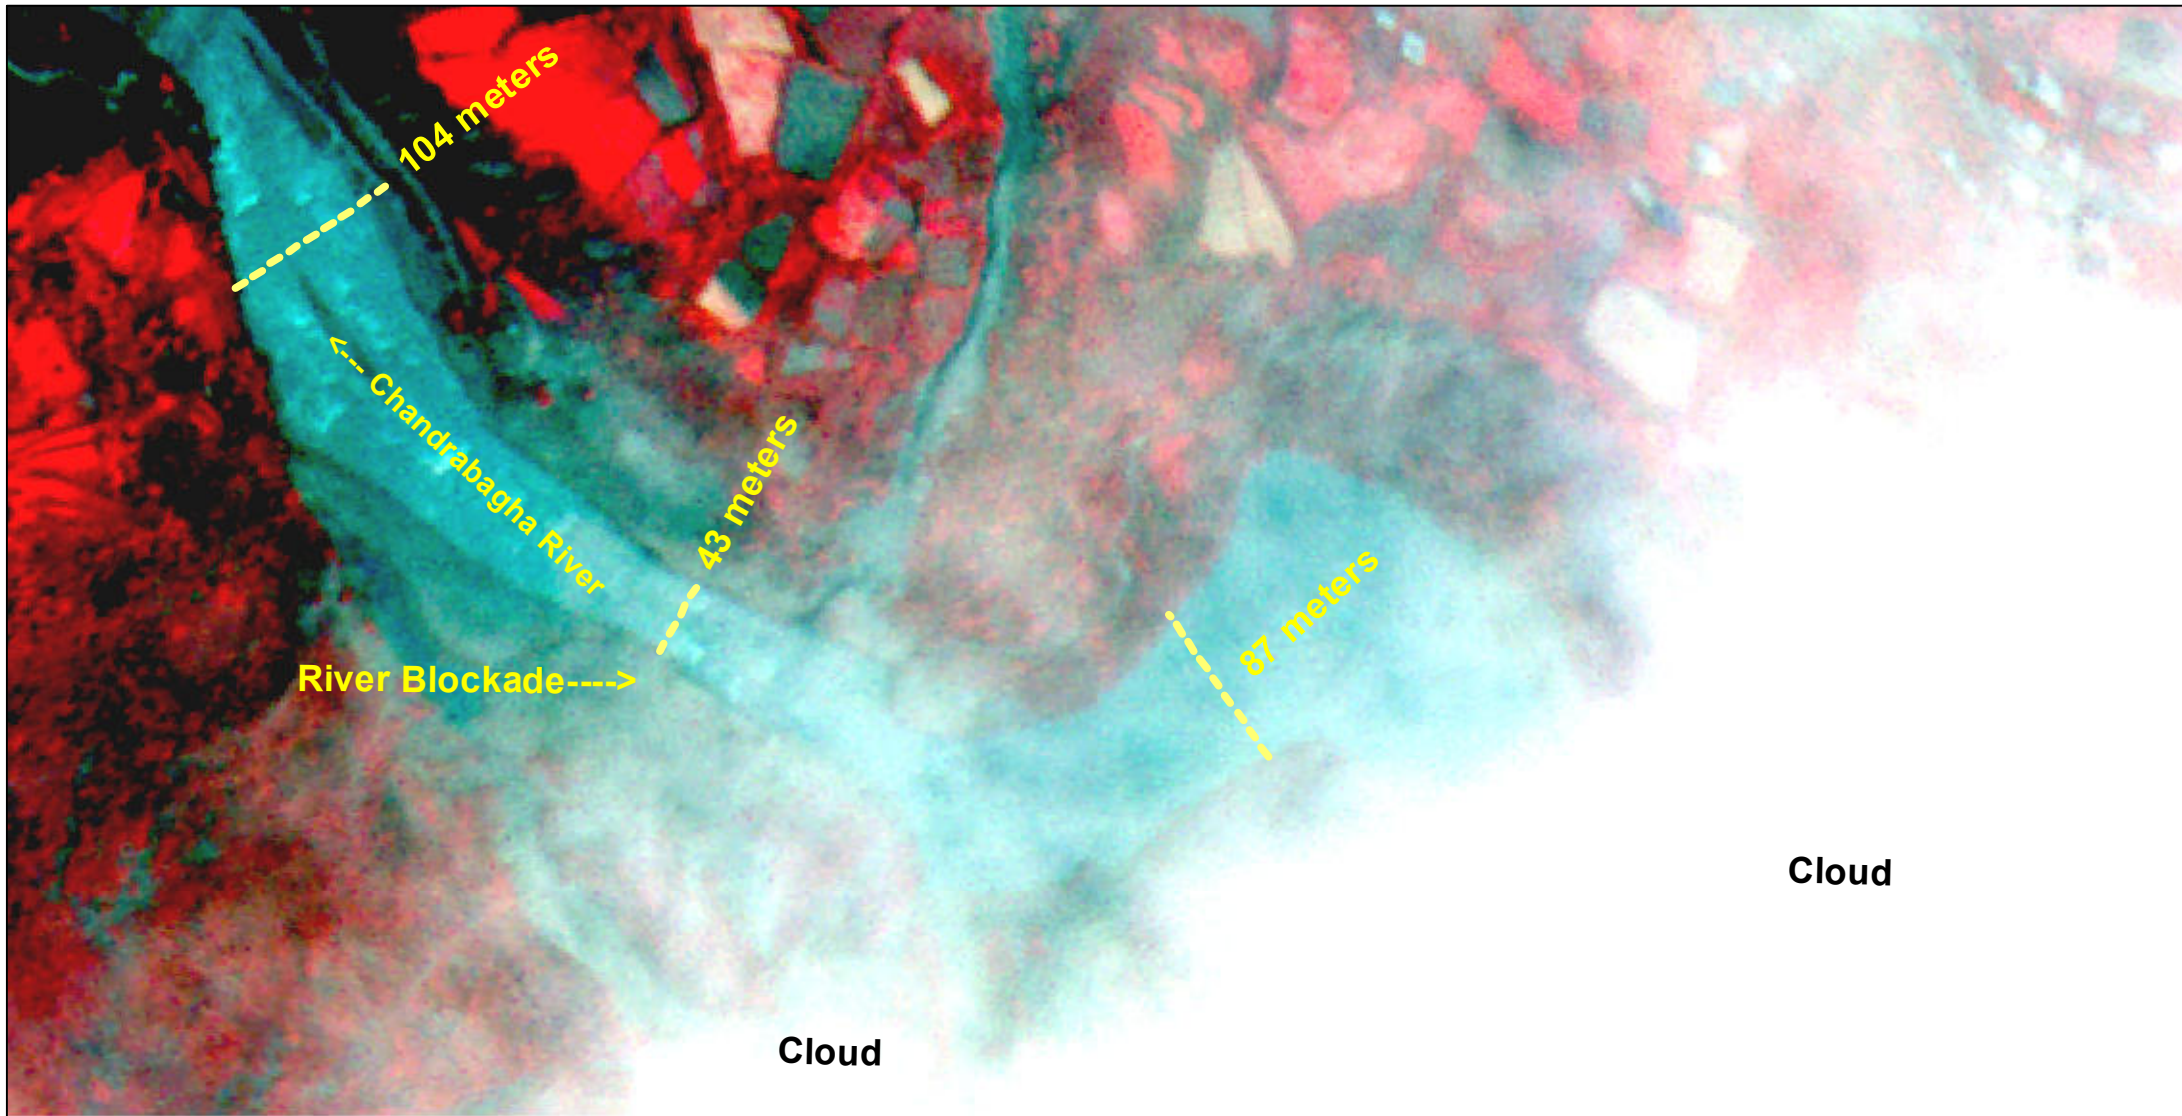

Landslide in Lahaul Spiti, Near Jasrath Village, Himachal Pradesh

Cartosat-2E MX Image of 15 Aug, 2021

Date of Issue : 15.08.2021

DISASTER EVENT ID: 01-FLD-2021-HP

MAP ID: 2021/03

Location Map

Himachal Pradesh

0 5 10

Kilometers

RRES
National Remote Sensing Centre, ISRO
Dept. of Space, Govt. of India
Hyderabad- 500 037
E-Mail: flood@nrsc.gov.in
www.nrsc.gov.in

The satellite image is enhanced for better visualisation.